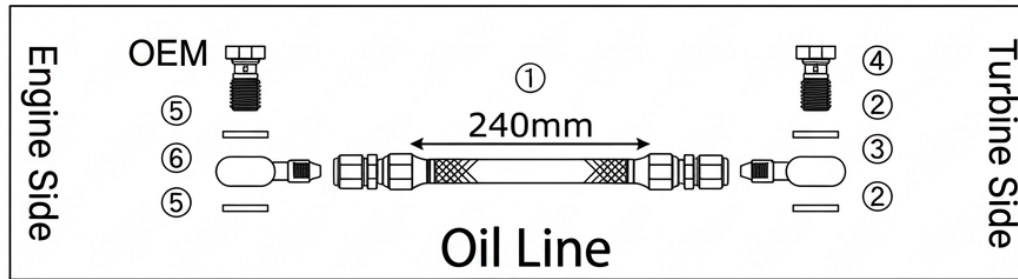

Stainless Mesh Turbo Line Repair Parts

	Part Number	Product Name	Price (JPY/EXW)
①	HPTLP-A1	Oil Line Hose	4,500
②	HOTLT-A2	Copper Washer Φ 11	200
③	HPTLP-A3	Banjo Φ 11	2,000
④	HPTLP-A5	Banjo Bolt	1,500
⑤	HPTLP-A6	Copper Washer	200
⑥	HPTLP-A7	Banjo Φ 12	2,000
⑦	HPTLP-B1	Water Line Hose IN	4,800
⑧	HPTLP-B2	Copper Washer Φ 14	200
⑨	HPTLP-B3	Union M14 P1.5-AN4	2,500
⑩	HPTLP-B4	Banjo Φ 14	2,500
⑪	HPTLP-C1	Water Line Hose OUT	4,500
⑫	HPTLP-C2	Union AN4 Male - AN6	1,500
⑬	HPTLP-C3	Union AN6 Female - Φ 8	2,500
⑭	HPTB-08	Hose Band #08	150