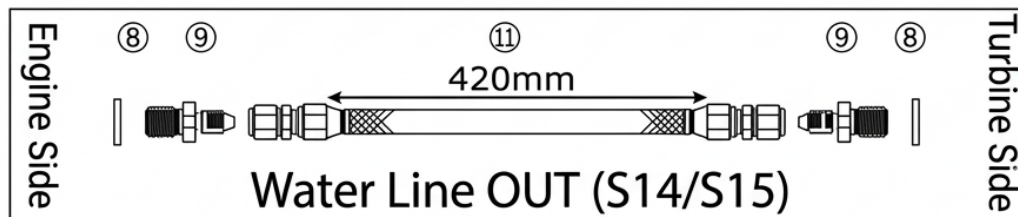

Stainless Mesh Turbo Line Repair Parts

	Part Number	Product Name	Price (JPY/EXW)
①	HPTLP-A1	Oil Line Hose	4,500
②	HOTLT-A2	Copper Washer Φ 11	200
③	HPTLP-A3	Banjo Φ 11	2,000
④	HPTLP-A5	Banjo Bolt	1,500
⑤	HPTLP-A6	Copper Washer	200
⑥	HPTLP-A7	Banjo Φ 12	2,000
⑦	HPTLP-B1	Water Line Hose IN	4,800
⑧	HPTLP-B2	Copper Washer Φ 14	200
⑨	HPTLP-B3	Union M14 P1.5-AN4	2,500
⑩	HPTLP-B4	Banjo Φ 14	2,500
⑪	HPTLP-C1	Water Line Hose OUT	4,500
⑫	HPTLP-C2	Union AN4 Male - AN6	1,500
⑬	HPTLP-C3	Union AN6 Female - Φ 8	2,500
⑭	HPTB-08	Hose Band #08	150