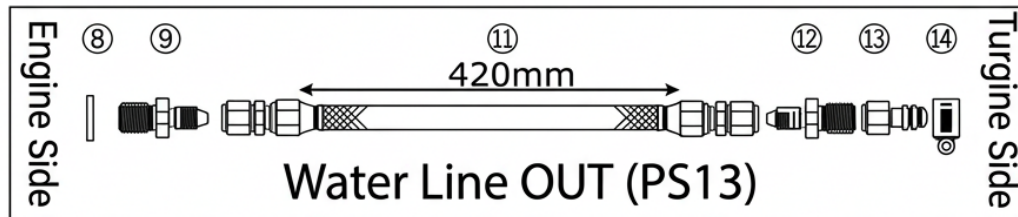

Stainless Mesh Turbo Line Repair Parts

	Part Number	Product Name	Price (JPY/EXW)
①	HPTLP-A1	Oil Line Hose	4,500
②	HOTLT-A2	Copper Washer Φ 11	200
③	HPTLP-A3	Banjo Φ 11	2,000
④	HPTLP-A5	Banjo Bolt	1,500
⑤	HPTLP-A6	Copper Washer	200
⑥	HPTLP-A7	Banjo Φ 12	2,000
⑦	HPTLP-B1	Water Line Hose IN	4,800
⑧	HPTLP-B2	Copper Washer Φ 14	200
⑨	HPTLP-B3	Union M14 P1.5-AN4	2,500
⑩	HPTLP-B4	Banjo Φ 14	2,500
⑪	HPTLP-C1	Water Line Hose OUT	4,500
⑫	HPTLP-C2	Union AN4 Male - AN6	1,500
⑬	HPTLP-C3	Union AN6 Female - Φ 8	2,500
⑭	HPTB-08	Hose Band #08	150