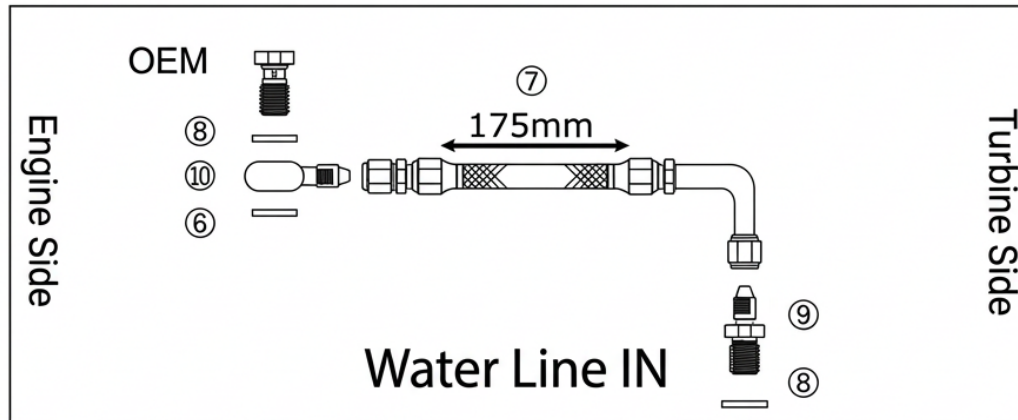

Stainless Mesh Turbo Line Repair Parts

	Part Number	Product Name	Price (JPY/EXW)
①	HPTLP-A1	Oil Line Hose	4,500
②	HOTLT-A2	Copper Washer Φ 11	200
③	HPTLP-A3	Banjo Φ 11	2,000
④	HPTLP-A5	Banjo Bolt	1,500
⑤	HPTLP-A6	Copper Washer	200
⑥	HPTLP-A7	Banjo Φ 12	2,000
⑦	HPTLP-B1	Water Line Hose IN	4,800
⑧	HPTLP-B2	Copper Washer Φ 14	200
⑨	HPTLP-B3	Union M14 P1.5-AN4	2,500
⑩	HPTLP-B4	Banjo Φ 14	2,500
⑪	HPTLP-C1	Water Line Hose OUT	4,500
⑫	HPTLP-C2	Union AN4 Male - AN6	1,500
⑬	HPTLP-C3	Union AN6 Female - Φ 8	2,500
⑭	HPTB-08	Hose Band #08	150