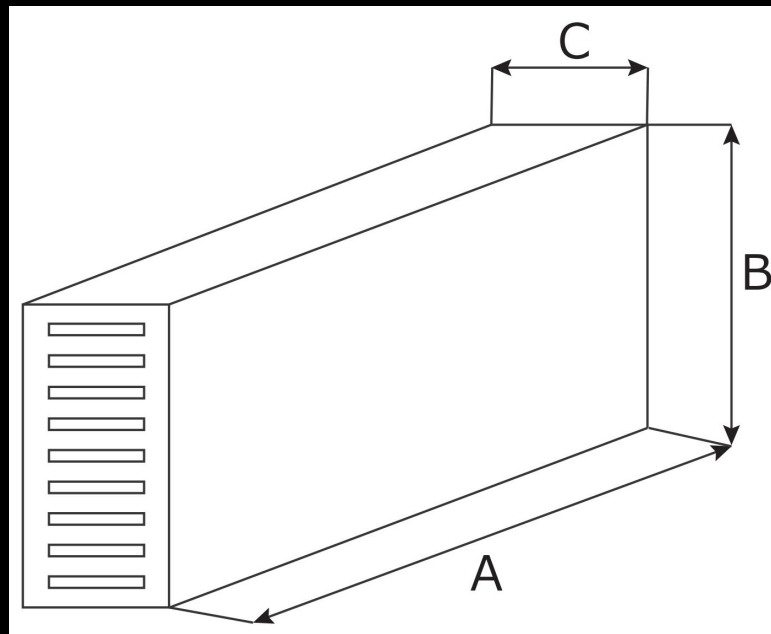

Intercooler Core Dimensions (Summary)

HPI Co., Ltd.

Currency: JPY

Price Condition: EXW (Excluding Tax)

Side Tanks			
Part Code	A	B	C
ST1	600	270	72
ST2	500	↑	↑
ST3	400		
RT1	600	295	100
RT2	500	↑	↑
MT01	130	180	76
MT02	240	160	↑
MT03	220	126	↑

WF Intercooler Core		
Part Number	Specs	Price
HPICE-ST2TK	500mm Width (W) 72mm Thickness (T) w/ Side Tanks	43,000
HPICE-ST3	400mm Width (W) 72mm Thickness (T) w/o Side Tanks	30,000